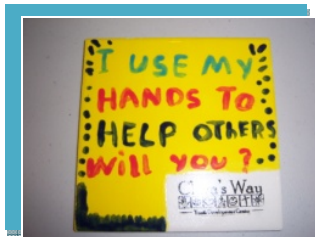

Help Clara Ward “pave the way” to a brighter future for inner-city kids!

With your donation of [\\$20 or more](#) to the Youth Development Center, you will receive a limited edition ceramic tile hand-painted by the children of the Youth Development Center.

With a donation of [\\$30 or more](#), you have the option to receive a special limited edition ceramic tile hand painted by Clara Ward herself!

It's as easy as 1,2,3!

- 1) Please click the “donate” button on this site to make your donation.
- 2) Then, e-mail Clara@Clarasway.com with your request for a tile and reference the date of your online donation.
- 3) * NOTE: With a donation of \$45 or more, please specify which tile you prefer (one painted by the children or one painted by Clara Ward.)